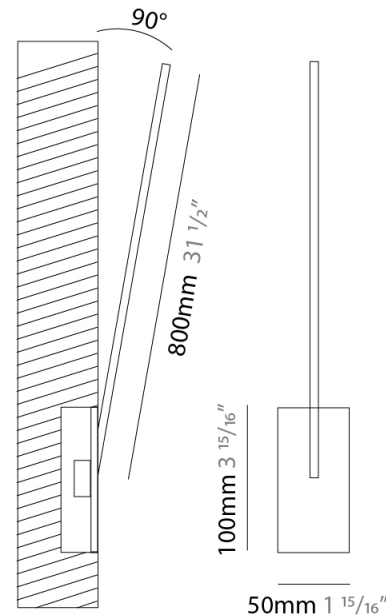

PROJECT _____
TYPE _____
SPECIFIER _____
QUANTITY _____
DATE _____

SPILLO 1 ROD RECESSED

D46018- _____ - _____
base number   Color   Finish
                         Temperature   Options

1. To build a product code in our configurator select the specify button on the base model # product page
2. To build a manual product code on this datasheet choose from the options listed below in blue font and add the suffix to the base model #

GENERAL

Series: Spillo
Subseries: Spillo 1 Rod
Brand: Icone
Division: Design
Mounting Type: Recessed
Mounting Location: Wall
Subcategory: Ambient

PHYSICAL

Shape: Rectangle
Width (mm): 50
Width (in): 1 ¹⁵/₁₆
Height (mm): 800
Height (in): 31 ¹/₂
Light Distribution: Adjustable
Fixture Finish: WHI / BLK / CHR / BGD
Fixture Material: Brass

ELECTRICAL

Lamp Type: LED
Total Output Wattage (W): 10.56
Dimming: 0-10V Dimming
Driver Included: No
Driver Location: Remote
Driver Type: Constant Voltage - 120Vac
Driver Class: Class 2
Input Voltage (V): 120
Output Voltage (V): 12
Upon Request: (Not included, see components) 0-10Vdc dimming / 277Vac

LED

Color Temperature (°K): 2700 / 3000
Nominal Lumen (lm): 880
CRI: >90 CRI
Lamp Life (hrs): 50000

OPTICAL

Adjustability: Tilt 120°

RATINGS AND CERTIFICATIONS

Certified By: Certified for North American Standards
IP rating: IP20