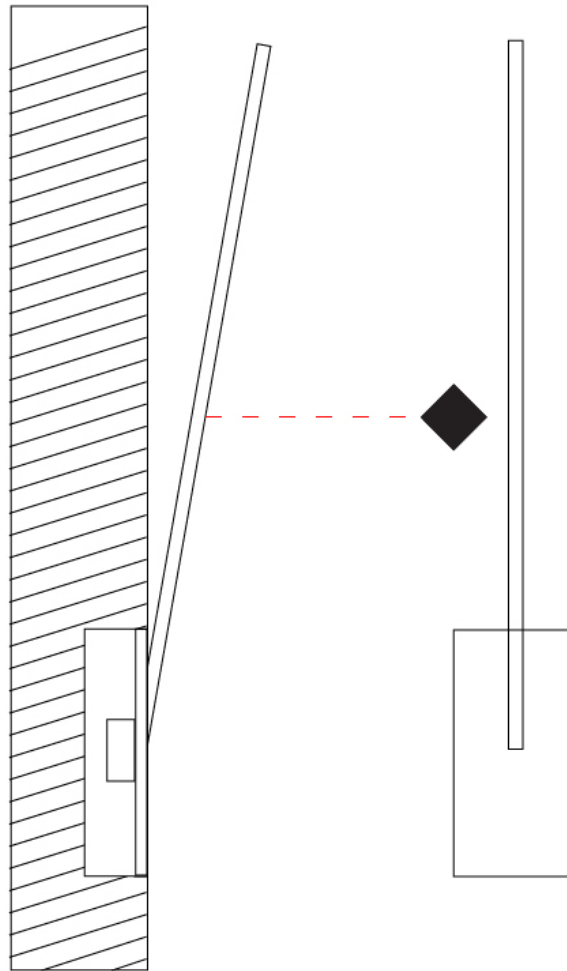

SPILLO 1 ROD RECESSED

D46018-

PROJECT

TYPE

SPECIFIER

QUANTITY

DATE

D