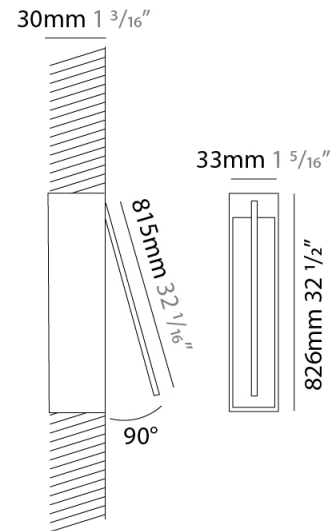

PROJECT	
TYPE	
SPECIFIER	
QUANTITY	
DATE	

SPILLO 1 ROD RECESSED

D46009- -

base number   Color   Finish
Temperature   Options

1. To build a product code in our configurator select the specify button on the base model # product page
2. To build a manual product code on this datasheet choose from the options listed below in blue font and add the suffix to the base model #

GENERAL

Series: Spillo
Subseries: Spillo 1 Rod
Brand: Icone
Division: Design
Mounting Type: Recessed
Mounting Location: Wall
Subcategory: Ambient

PHYSICAL

Shape: Rectangle
Width (mm): 33
Width (in): 1 ⁵/₁₆
Height (mm): 826
Height (in): 32 ¹/₂
Min. Recessing Depth (mm): 30
Min. Recessing Depth (in): 1 ³/₁₆
Light Distribution: Adjustable
Fixture Finish: WHI / BLK / CHR / BGD
Fixture Material: Brass

ELECTRICAL

Lamp Type: LED
Total Output Wattage (W): 10.56
Dimming: 0-10V Dimming
Driver Included: No
Driver Location: Remote
Driver Type: Constant Voltage - 120Vac
Driver Class: Class 2
Input Voltage (V): 120
Output Voltage (V): 12
Upon Request: (Not included, see components) 0-10Vdc dimming / 277Vac

LED

Color Temperature (°K): 2700 / 3000
Nominal Lumen (lm): 880
CRI: >90 CRI
Lamp Life (hrs): 50000

OPTICAL

Adjustability: Tilt 120°

RATINGS AND CERTIFICATIONS

Certified By: Certified for North American Standards
IP rating: IP20