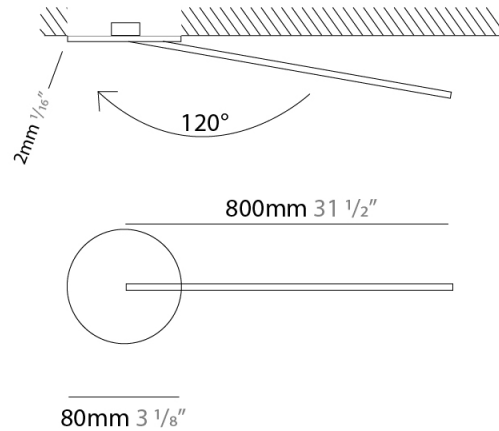

PROJECT	_____
TYPE	_____
SPECIFIER	_____
QUANTITY	_____
DATE	_____

SPILLO 1 ROD RECESSED

D46025- _____ - _____
base number   Color   Finish
                                 Temperature   Options

1. To build a product code in our configurator select the specify button on the base model # product page
2. To build a manual product code on this datasheet choose from the options listed below in blue font and add the suffix to the base model #

GENERAL

Series: Spillo
Subseries: Spillo 1 Rod
Brand: Icone
Division: Design
Mounting Type: Recessed
Mounting Location: Wall
Subcategory: Ambient

PHYSICAL

Shape: Rectangle
Width (mm): 50
Width (in): 1 ¹⁵/₁₆
Height (mm): 800
Height (in): 31 1/2
Light Distribution: Adjustable
Fixture Finish: WHI / BLK / CHR / BGD
Fixture Material: Brass

ELECTRICAL

Lamp Type: LED
Total Output Wattage (W): 10.56
Dimming: 0-10V Dimming
Driver Included: No
Driver Location: Remote
Driver Type: Constant Voltage - 120Vac
Driver Class: Class 2
Input Voltage (V): 120
Output Voltage (V): 12
Upon Request: (Not included, see components) 0-10Vdc dimming / 277Vac

LED

Color Temperature (°K): 2700 / 3000
Nominal Lumen (lm): 880
CRI: >90 CRI
Lamp Life (hrs): 50000

OPTICAL

Adjustability: Tilt 120°

RATINGS AND CERTIFICATIONS

Certified By: Certified for North American Standards
IP rating: IP20